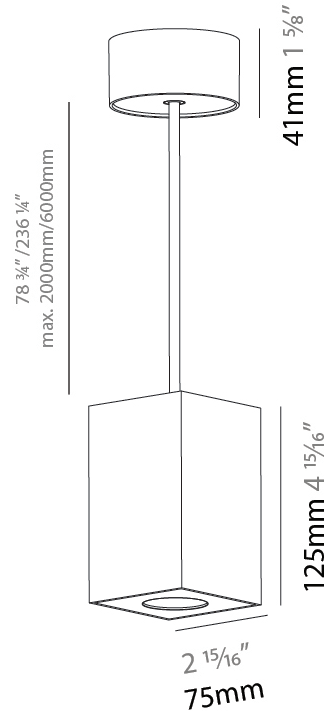

GENERAL

Series: Oiko Pro Round
Brand: Prolicht
Division: Architectural
Mounting Type: Suspension
Mounting Location: Ceiling
Subcategory: Pendant

PHYSICAL

Shape: Square
Length (mm): 75
Length (in): 2 ¹⁵/₁₆
Width (mm): 75
Width (in): 2 ¹⁵/₁₆
Height (mm): 125
Height (in): 4 ¹⁵/₁₆
Light Distribution: Direct
Weight (kg): 0.81

Fixture Finish: SSR / BKV / CWI / CRY / HAB / UFT / ITA / RUA / FTG / MYG / LOD / PUS / FRO / FUP / KIA / POP / BLS / SPG / MEY / GOH / GUM / CHC / COM / ABZ / JAG / OBR / MOS / ROR

Fixture Material: Metal
Cable Details: 2,000mm / 6,000mm Cable - Options : Transparent, Black, White, Red, Orange

ELECTRICAL

Lamp Type: LED (Zhaga Standard)
Input Wattage (W): 13.7
Dimming: Tri-Mode (Non-Dimming and Phase Dimming (120Vac only) and 0-10V Dimming)
Driver Included: No
Driver Location: Remote
Driver Type: Constant Current - Universal
Driver Class: Class 2
Input Voltage (V): 120 - 277
Constant Current (MA): 350

LED

Color Temperature (°K): 2700 / 3000 / 3500 / 4000
Max. Delivered Lumen (lm): 954 / 1028 / 1088 / 1091
Nominal Lumen (lm): 1246 / 1342 / 1396 / 1424
CRI: >90 CRI
Lamp Life (hrs): 50000

OPTICAL

Reflector°: 14
Adjustability: Fixed

RATINGS AND CERTIFICATIONS

Certified By: Certified for North American Standards
IP rating: IP20