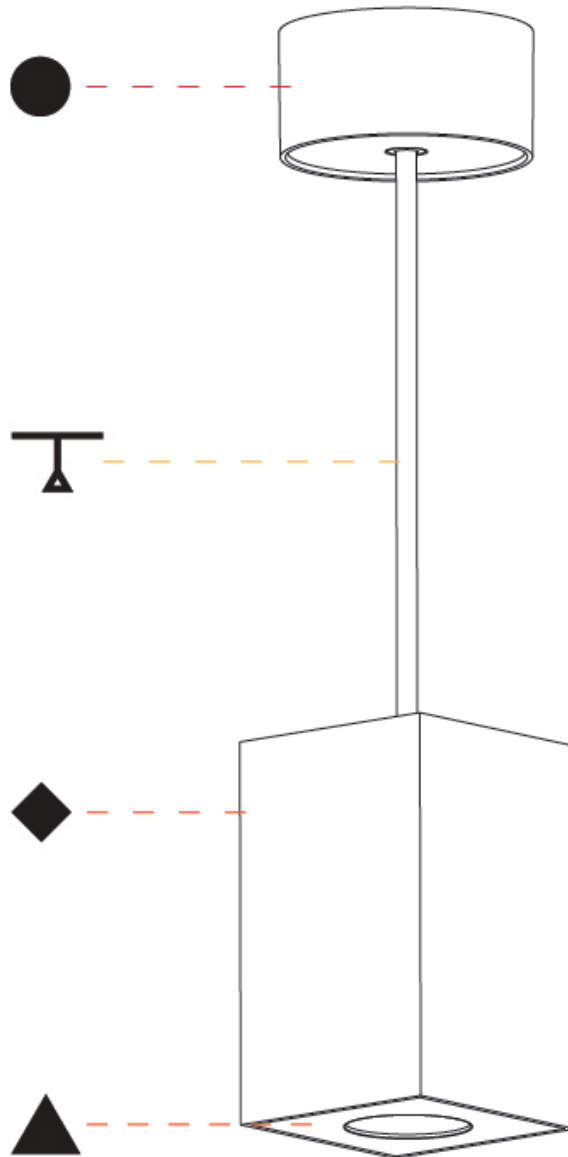

OIKO PRO ROUND SUSPENSION

A300396-

PROJECT

TYPE

SPECIFIER

QUANTITY

DATE

A